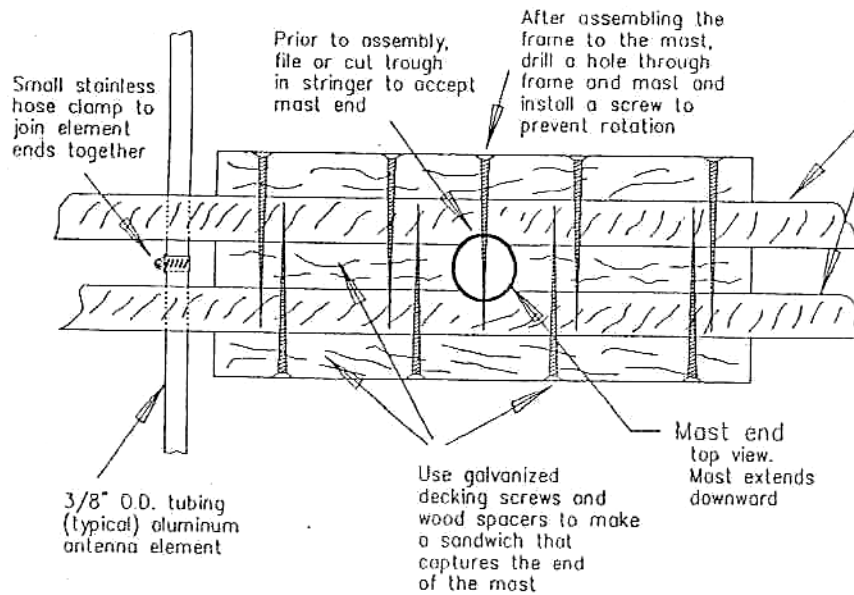

### TOP VIEW

MOUNT DETAIL

## WERU ANTENNA

Designed and drawn by Jack Dice