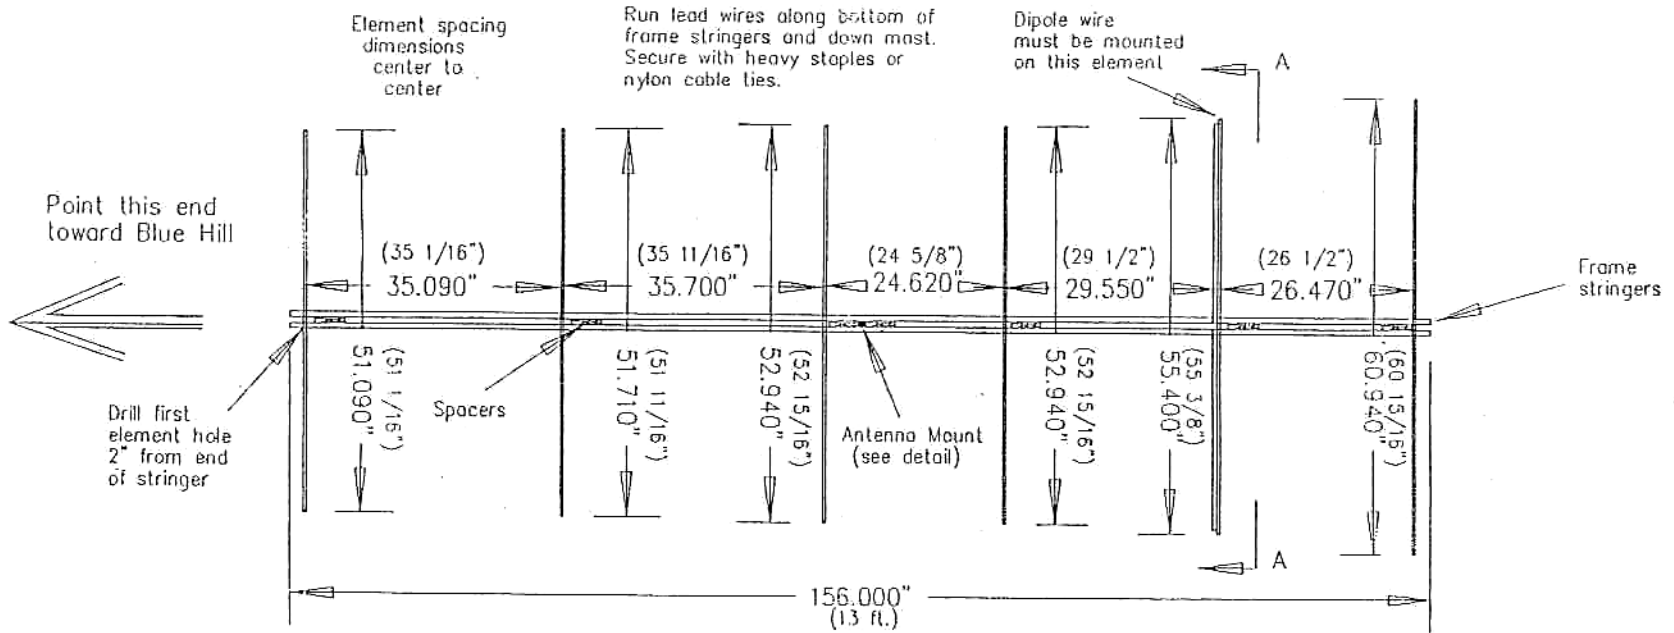

### TOP VIEW

MOUNT DETAIL

## WERU ANTENNA

Designed and drawn by Jack Dice