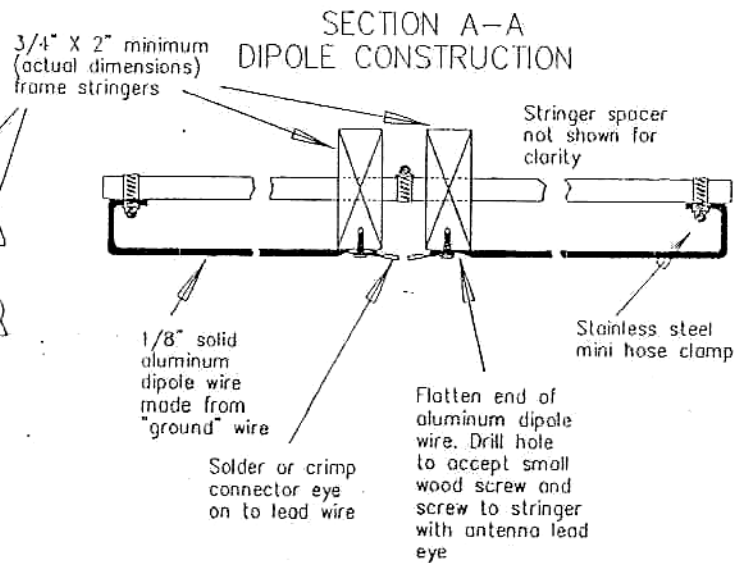

### TOP VIEW

MOUNT DETAIL

## WERU ANTENNA

Designed and drawn by Jack Dice