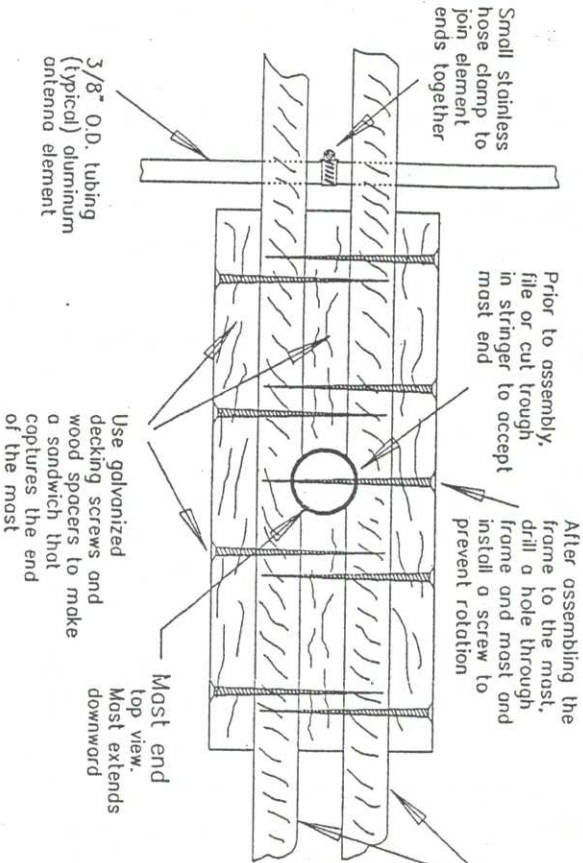

TOP VIEW

SECTION A-A  
DIPOLE CONSTRUCTION

MOUNT DETAIL

WERU ANTENNA

Designed and drawn by Jack Dice