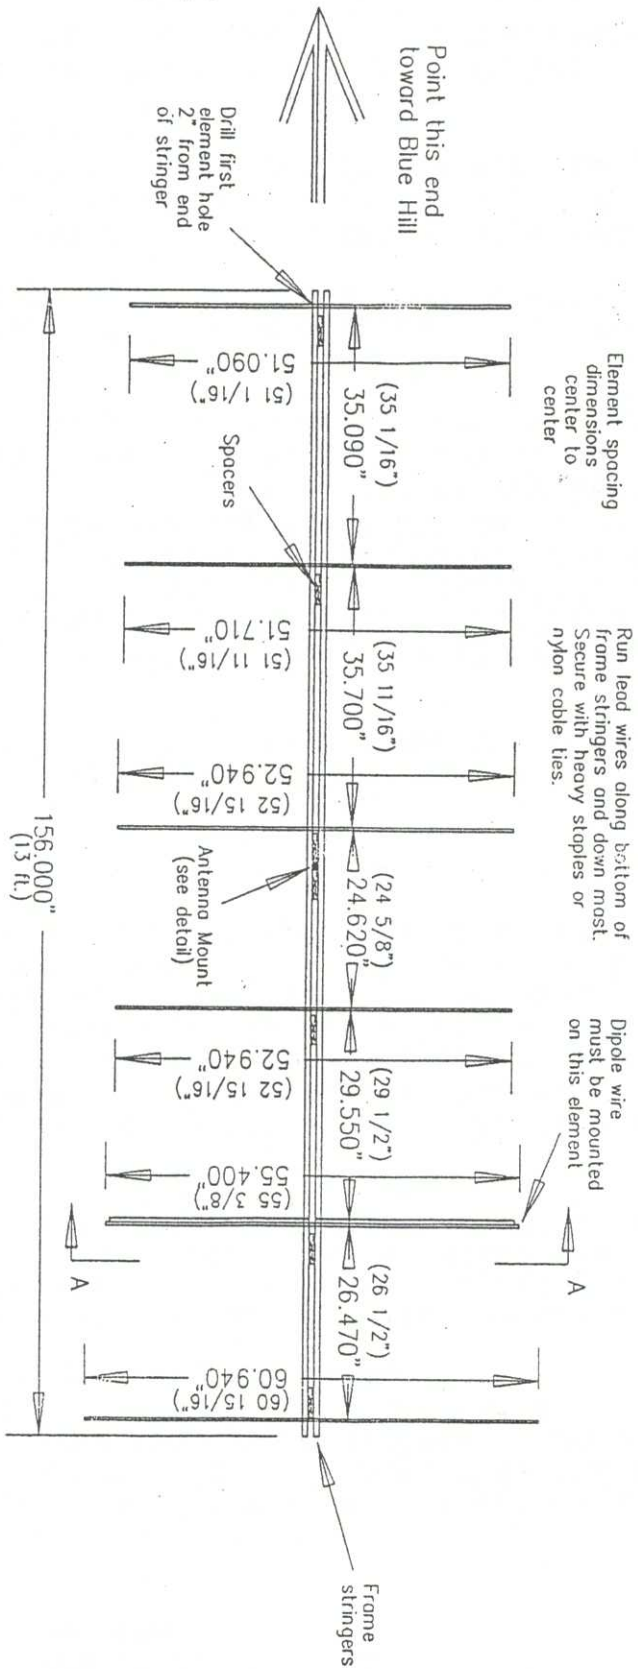

TOP VIEW

SECTION A-A  
DIPOLE CONSTRUCTION

MOUNT DETAIL

WERU ANTENNA

Designed and drawn by Jack Dice