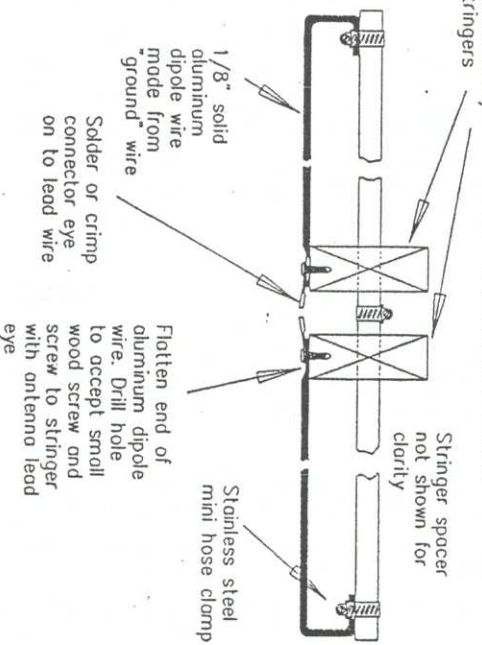

TOP VIEW

SECTION A-A  
DIPOLE CONSTRUCTION

MOUNT DETAIL

WERU ANTENNA

Designed and drawn by Jack Dice